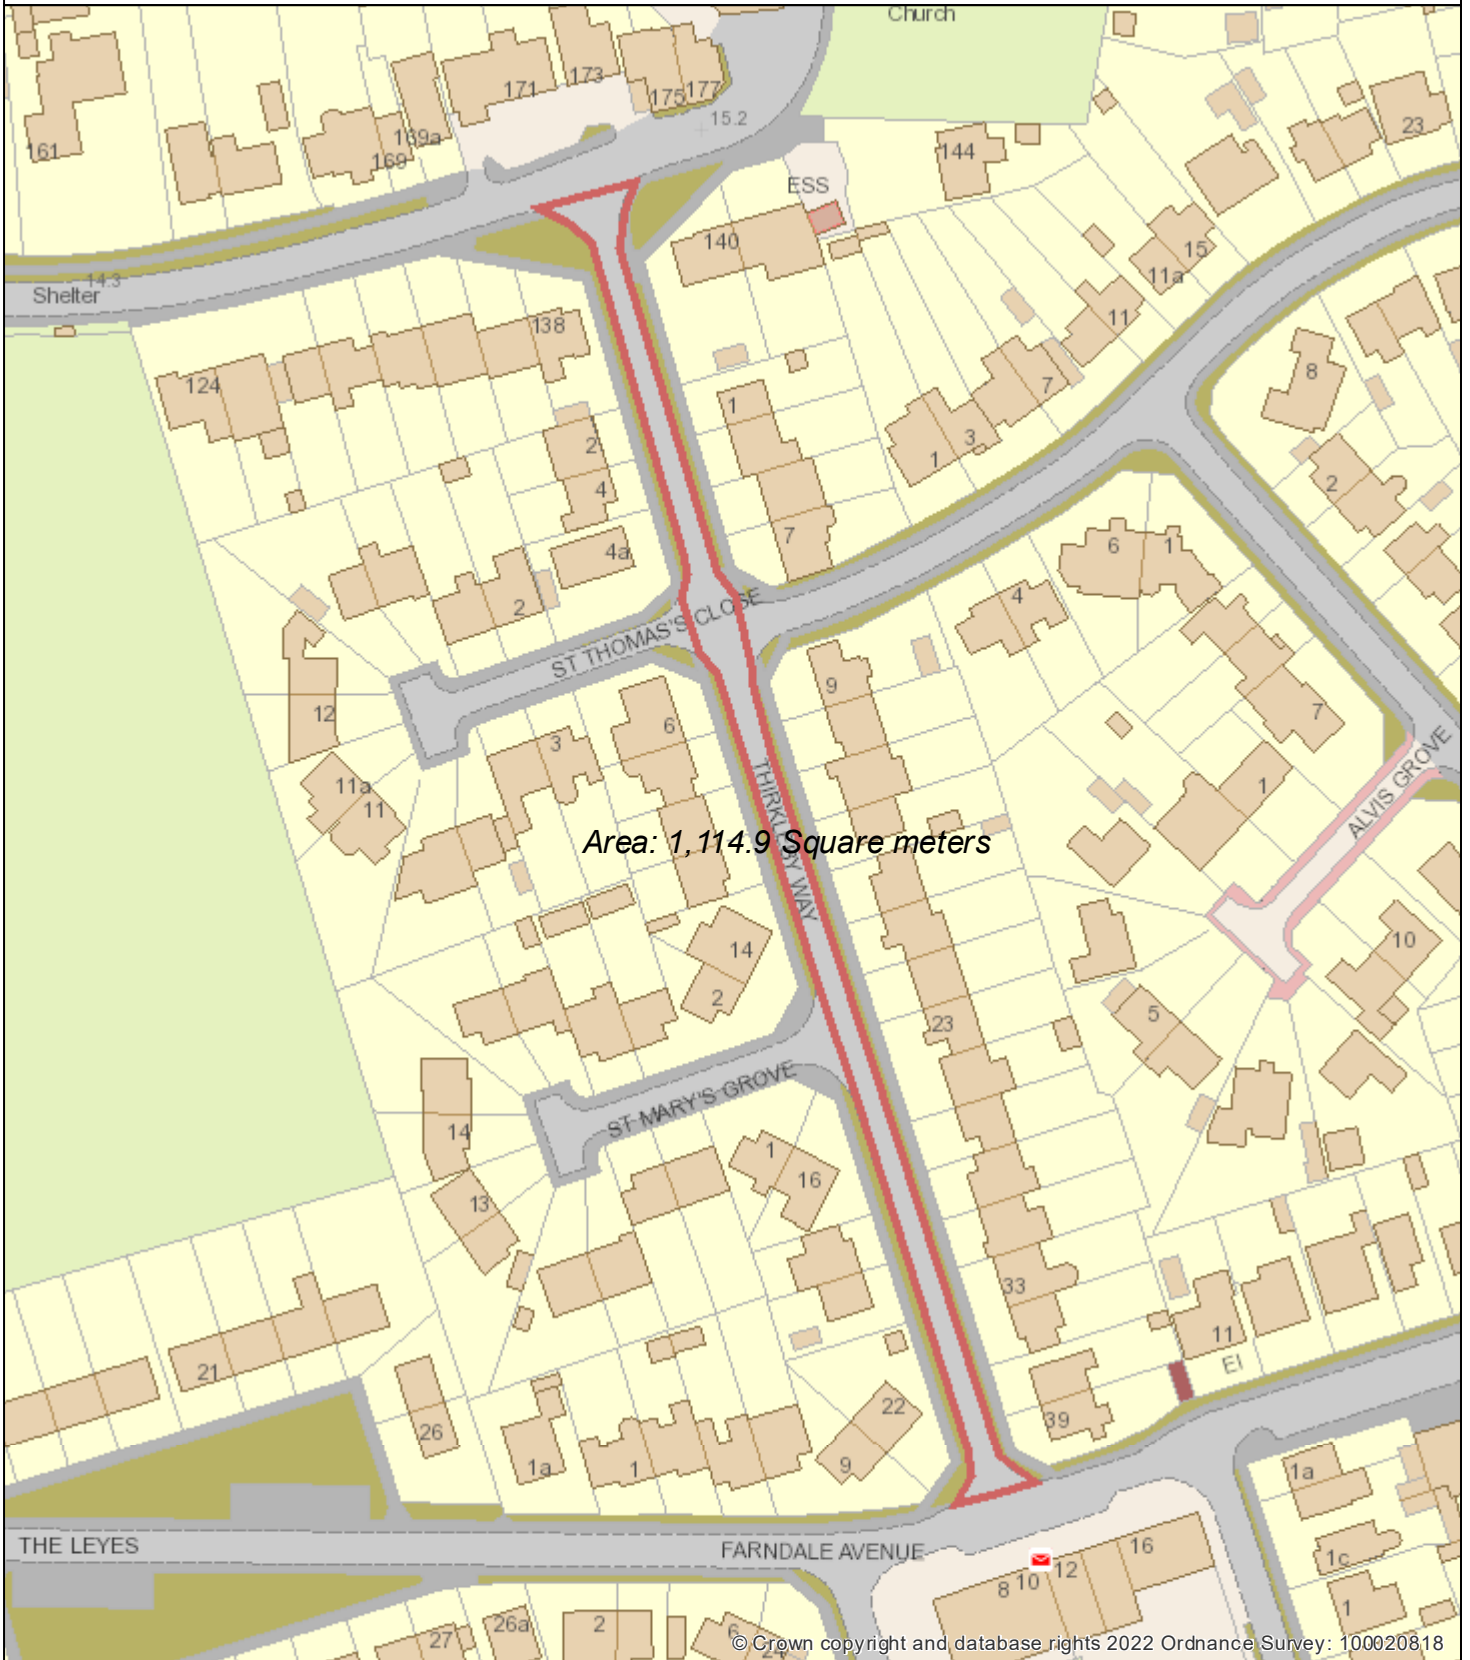

Thirkleby Way Osbaldwick

Date: 08 Jul 2022

Author: City of York Council

Scale: 1:1,250